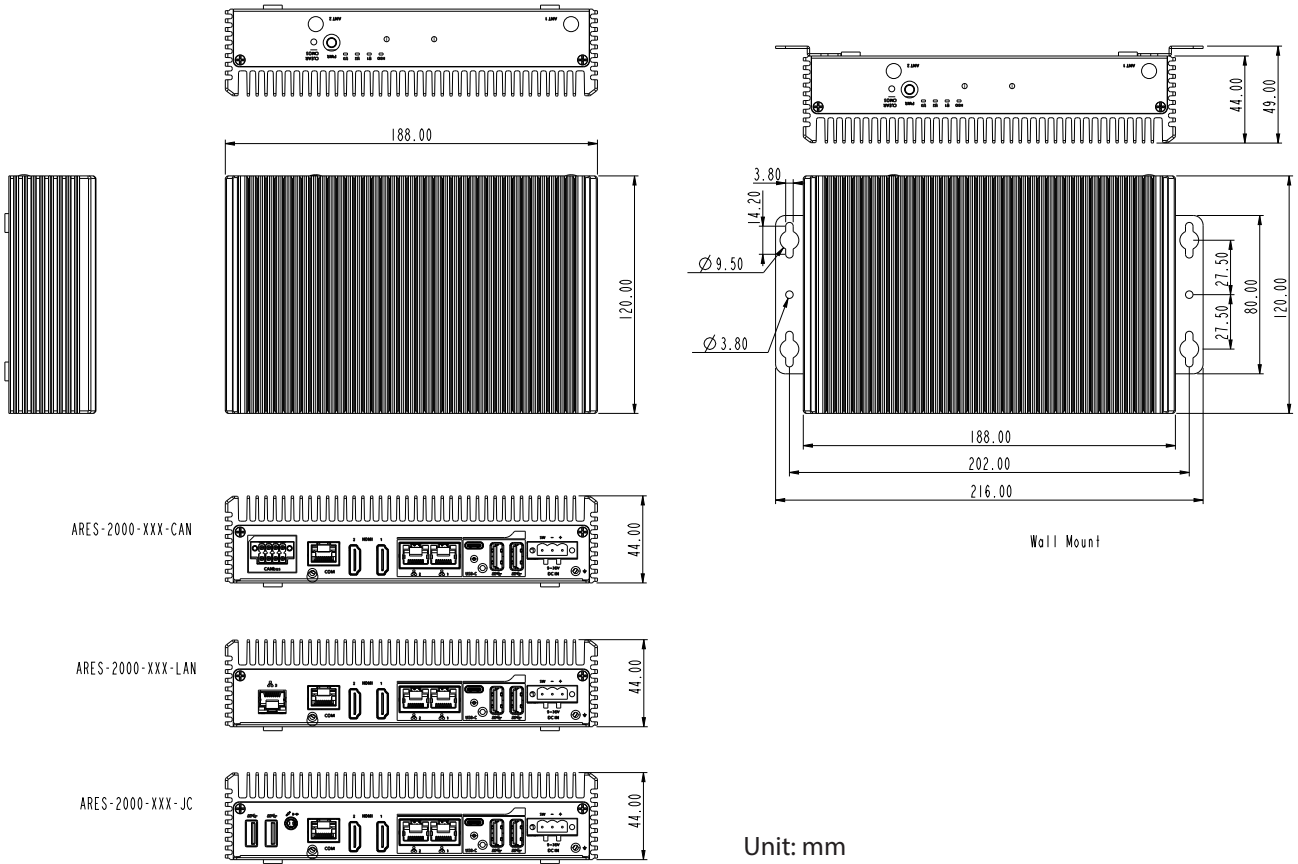

## Features

- Intel® Core™ 5 Processor 120U
- Ultra-Compact & Fanless Design
- Supports up to 3 x USB Ports
- Supports 2 x 2.5GbE LAN Ports (up to 3 x 2.5GbE via expansion)
- Supports up to 3 x Simultaneous Displays

System	
CPU	Intel® Core™ 5 Processor 120U
Memory	1 x 262-pin DDR5 SO-DIMM socket
Chipset	SoC
Graphics	Integrated Intel® Graphics
LAN Chipset	Intel® i226-LM
Watchdog Timer	1~255 levels reset
TPM	TPM 2.0 (fTPM/dTPM)
I/O	
Serial Port	1 x RS232/422/485 (via RJ45 connector)
USB Port	2 x USB-A 3.2 Gen2
	1 x USB-C 3.2 supports DP Alt. (4096 x 2304 @ 60 Hz) & 10W power output (5V/2A)
LAN	<b>ARES-2000-LAN:</b> 3 x 2.5GbE ports
	<b>ARES-2000-CAN:</b> 2 x 2.5GbE ports
	<b>ARES-2000-JC1:</b> 2 x 2.5GbE ports
Video Port	2 x HDMI 2.0 & 1 x USB-C 3.2 support DP Alt. support up to 3 x simultaneous displays
Expansion (ARES-2000-JC1 only)	1 x M.2 B-Key 2242/3042 Slot (PCIe x2, USB3.0/USB2.0) + SIM Slot for LTE, via expansion card
CANBus (ARES-2000-CAN only)	2 x 2kV isolated CAN FD via terminal block
Audio (ARES-2000-JC1 only)	1 x Audio Jack (Line-out & Mic-in)
Storage	
Type	1 x M.2 M-key 2242 Slot (PCIe Gen4 x4, SATA)

Power Requirement	
Power Input	DC 9~36V, DC in + Remote Switch
Power Consumption	Max. 90W
Environmental	
Operating Temp.	-20 ~ 60°C (-4 ~ 140°F), ambient w/ air flow
Storage Temp.	-40 ~ 80°C (-40 ~ 176°F)
Operating Humidity	10 ~ 95% @ 60°C (non-condensing)
Vibration	MIL-STD-810H, Method 514.8, Category 4, operating
Shock & Crash	MIL-STD-810H, Method 516.8, Procedure I, functional shock=20g, operating
Qualification	
Certification	CE, FCC Class A
Mechanical	
Construction	Metal + Aluminum
Mounting	Wall-mount (standard)
	DIN-rail (optional w/ CTOS bracket)
	VESA (optional w/ CTOS bracket)
Weight	1.1 kg
Dimension (W x D x H)	188 x 120 x 44 mm (7.40" x 4.72" x 1.73")
OS Support	
Windows 10/ Windows11/ Ubuntu	

## Dimension