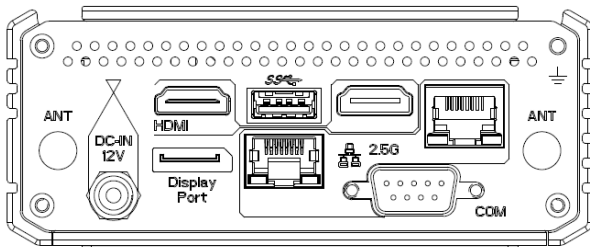

Power System

Power Input	DC 12V input by lockable DC Jack
Power Consumption	Typical 24W (w/o I/O cards)

Qualification

Certification	CE, FCC Class A
---------------	-----------------

I/O

Serial Ports	1 x DB-9 connectors for RS232(Default)/422/485 (R1/5V/12V)
USB Ports	2 x Type-A USB 3.2 (Gen 2)
	1 x Type-A USB 2.0
	2 x Type-C USB 3.2 (Gen 2)
LAN	2 x RJ-45 ports for 2.5 GbE LAN
Video Ports	1 x DP (Max Resolution: 4096x2160@60Hz) 2 x HDMI 2.0 (Max Resolution: 4096x2160@60Hz)
Expansion Bus	1 x M.2 E-key (2230, PCIe Gen.3 x1/ USB2.0 interface) for Wireless connective
Others	2 x Antenna holes

Mechanical

Mounting Type	Desktop (default) Wall-mount and DIN-Rail mount (optional)
Chassis	Aluminum alloy
Dimensions (W x D x H)	118 x 108 x 48mm
Weight (Net)	0.66kg

Environmental

Operating Temp.	-20 ~ 60°C
Storage Temp.	-20 ~ 60°C
Operating Humidity	10%-95% RH @ 60°C (non-condensing)
Vibration	3 Grms/5~500Hz/random operation
Shock	Operating 50G (11ms) with eMMC

OS Support

Windows® 10 /Windows® 11

Dimensions

Optional Accessories

PAC-60W1A-FSP-ES	AC/DC ADAPTER KIT, 12V, 60W, 2.5 DC JACK LOCKABLE w/ EU & USA POWER CORD	
MM-4C-8G/16G	DDR4-2400 8GB/16GB SO-DIMM MEMORY	
64GB M.2 SSD	M.2 M-key 2280, 64GB, SATA3.0	
WiFi-AT3550	Atheros QCNFA364A M.2 WiFi module w/ 2*30cm internal wiring	
ANT-D11	1 x Wi-Fi Dual-band 2.4G/5G antenna	
DRK-1060	ELIT-1060 DIN Rail Kit	
WMK-1060	Wall Mount Kit For ELIT-1060	