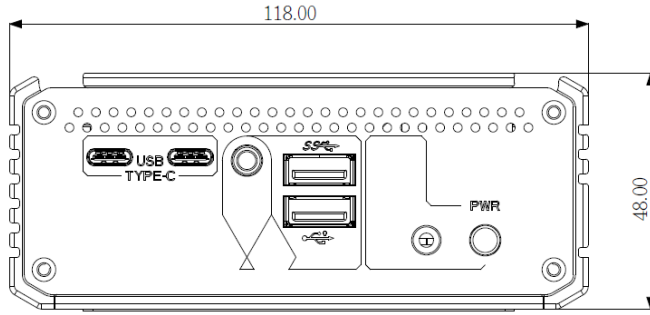

Power System

Power Input	DC 12V input by lockable DC Jack
Power Consumption	Typical 24W (w/o I/O cards)

Qualification

Certification	CE, FCC Class A
---------------	-----------------

I/O

Serial Ports	1 x DB-9 connectors for RS232(Default)/422/485 (R1/5V/12V)
USB Ports	2 x Type-A USB 3.2 (Gen 2)
	1 x Type-A USB 2.0
	2 x Type-C USB 3.2 (Gen 2)
LAN	2 x RJ-45 ports for 2.5 GbE LAN
Video Ports	1 x DP (Max Resolution: 4096x2160@60Hz) 2 x HDMI 2.0 (Max Resolution: 4096x2160@60Hz)
Expansion Bus	1 x M.2 E-key (2230, PCIe Gen.3 x1/ USB2.0 interface) for Wireless connective
Others	2 x Antenna holes

Mechanical

Mounting Type	Desktop (default) Wall-mount and DIN-Rail mount (optional)
Chassis	Aluminum alloy
Dimensions (W x D x H)	118 x 108 x 48mm
Weight (Net)	0.66kg

Environmental

Operating Temp.	-20 ~ 60°C
Storage Temp.	-20 ~ 60°C
Operating Humidity	10%-95% RH @ 60°C (non-condensing)
Vibration	3 Grms/5~500Hz/random operation
Shock	Operating 50G (11ms) with eMMC

OS Support

Windows® 10 /Windows® 11

Dimensions

Optional Accessories

PAC-60W1A-FSP-ES	AC/DC ADAPTER KIT, 12V, 60W, 2.5 DC JACK LOCKABLE w/ EU & USA POWER CORD	
MM-4C-8G/16G	DDR4-2400 8GB/16GB SO-DIMM MEMORY	
64GB M.2 SSD	M.2 M-key 2280, 64GB, SATA3.0	
WiFi-AT3550	Atheros QCNFA364A M.2 WiFi module w/ 2*30cm internal wiring	
ANT-D11	1 x Wi-Fi Dual-band 2.4G/5G antenna	
DRK-1060	ELIT-1060 DIN Rail Kit	
WMK-1060	Wall Mount Kit For ELIT-1060	