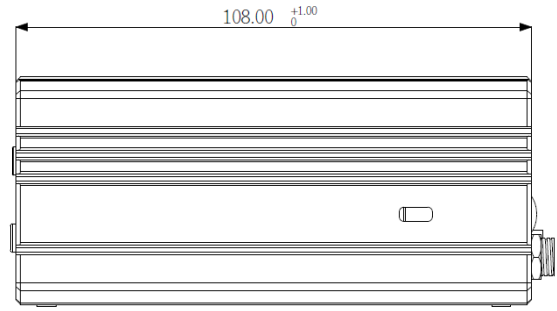

Dimensions

Optional Accessories

PAC-60W1A-FSP-ES	AC/DC ADAPTER KIT, 12V, 60W, 2.5 DC JACK LOCKABLE w/ EU & USA POWER CORD	
MM-4C-8G/16G	DDR4-2400 8GB/16GB SO-DIMM MEMORY	
64GB M.2 SSD	M.2 M-key 2280, 64GB, SATA3.0	
WiFi-AT3550	Atheros QCNFA364A M.2 WiFi module w/ 2*30cm internal wiring	
ANT-D11	1 x Wi-Fi Dual-band 2.4G/5G antenna	
DRK-1060	ELIT-1060 DIN Rail Kit	
WMK-1060	Wall Mount Kit For ELIT-1060	

*CTOS means Configure-to-Order Service.