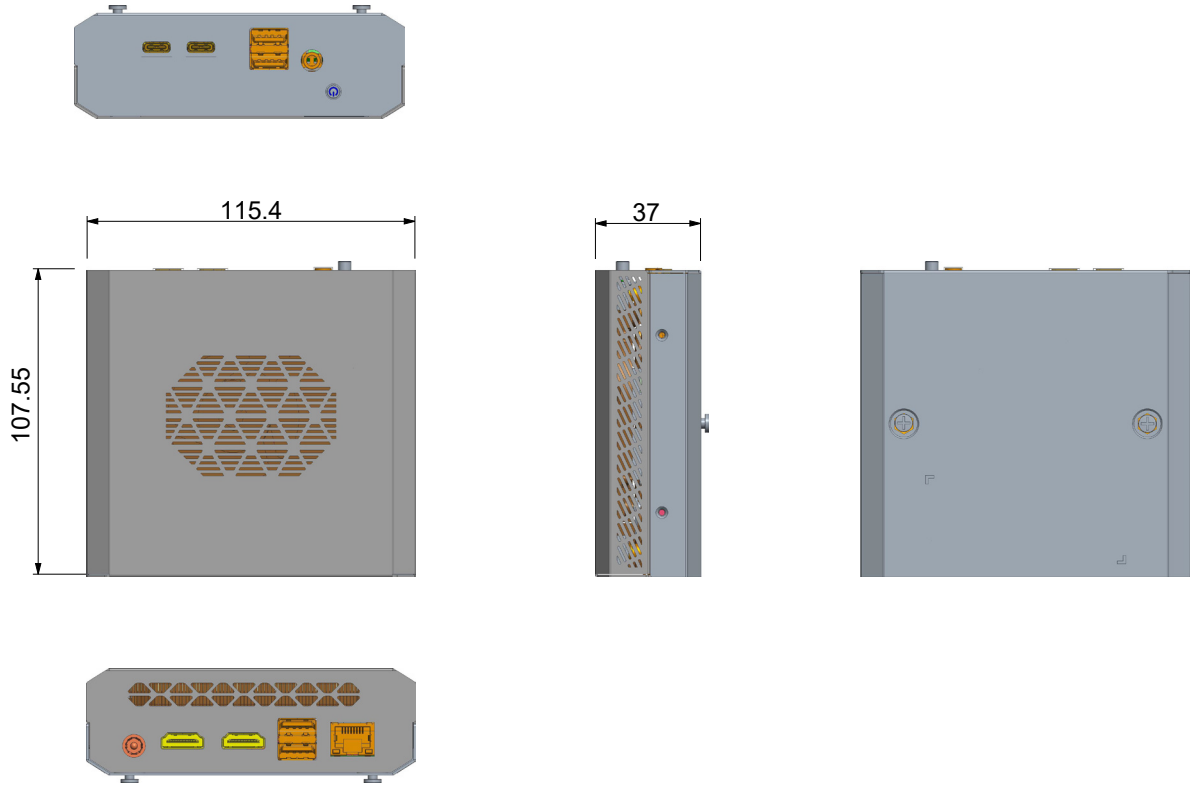

Qualification

Certification	CE, FCC
---------------	---------

Power Requirement

Power Input	DC 12-24V input
-------------	-----------------

Mechanical

Construction	SECC
Weight	515g
Dimensions (W x D x H)	115.4 x 107.6 x 37 mm (4.55" x 4.24" x 1.46")

Dimension

Unit: mm