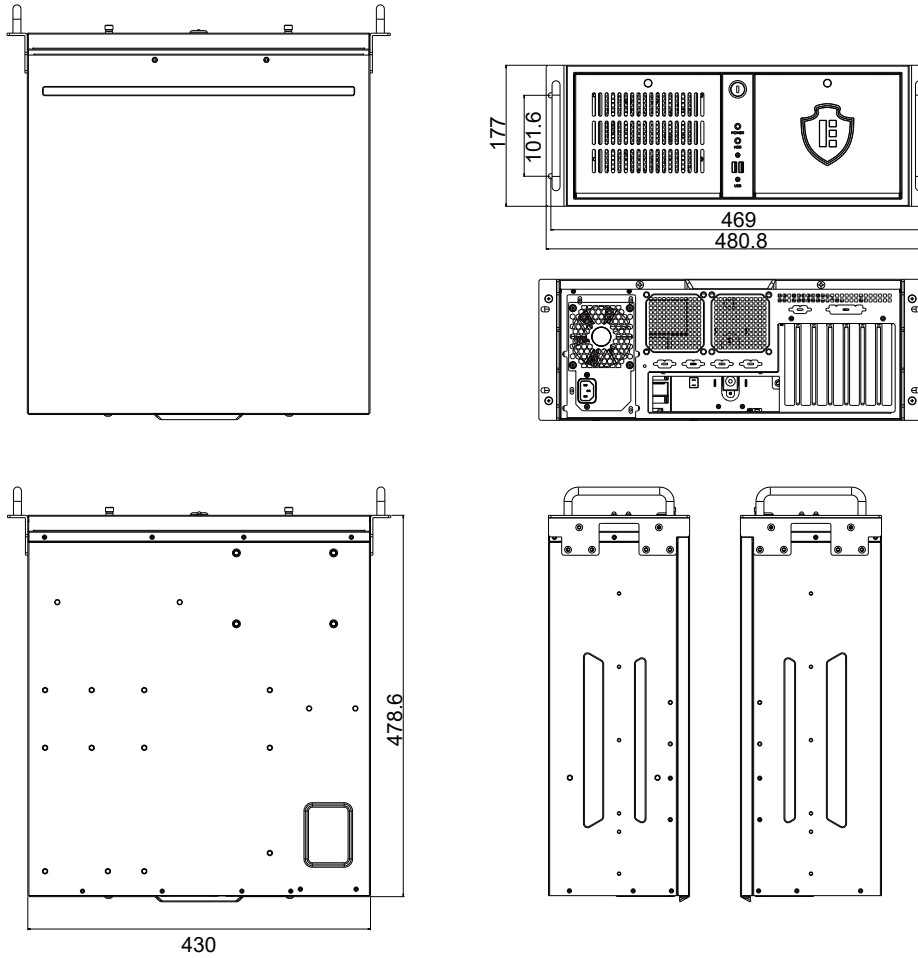

S4U-420

4U 19" Standard Rack-Mounted Industrial Computer

Features

- 4U standard rack-mounted industrial computer, support multiple extensions
- Anti shock design, support 1 x 5.25 inch CD-ROM, 2 x 2.5 inch SD, 3 x 3.5 inch HDD
- Front USB, which is more convenient for data transmission
- Lockable front door prevents unauthorized access
- Unique fixed strip design, can prevent the expansion card from being damaged by impact or vibration

Mechanical

Thickness	1.2mm
-----------	-------

Material	SECC
----------	------

Dimensions (W x H x D)	480.8 x 177 x 478.6 mm
------------------------	------------------------

Weight	11 kg
--------	-------

Dimensions

Unit: mm

Ordering Information

S4U-420

1 x 5.25 inch CD-ROM, 2 x 2.5 inchS SD, 3 x 3.5 inch HDD
480.8 x 177 x 478.6 mm.